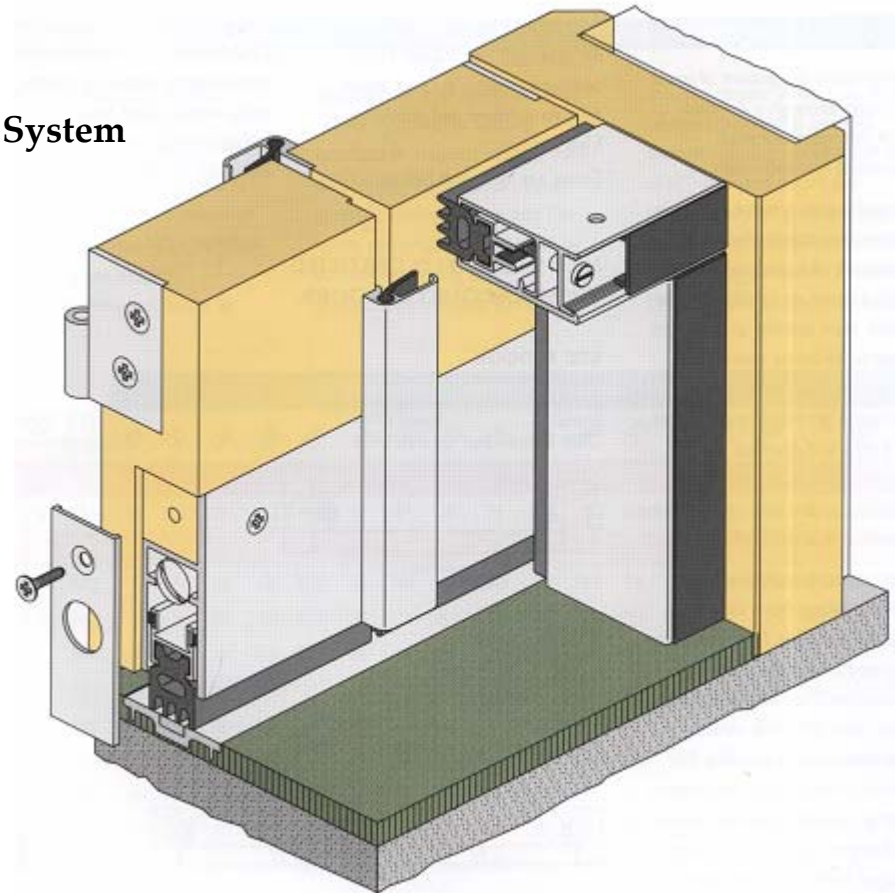

DOOR & TAP HARDWARE

HARDWARE ACCESSORIES

Acoustic Heavy Duty

Fully Adjustable Door Sealing System

An effective combination of seals for solid core broad butt hinged doors in situations requiring a consistently high acoustic performance rating (such as in music rooms, plant rooms and ante-rooms in broadcasting facilities)