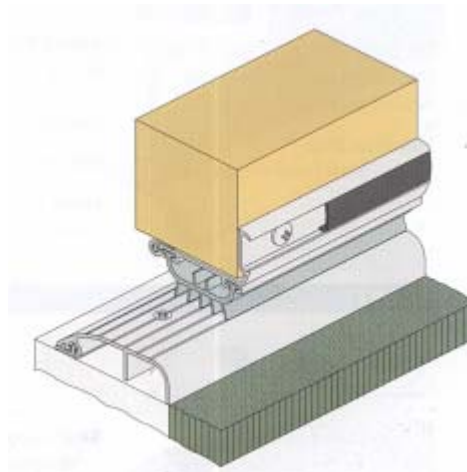

DOOR & TAP HARDWARE

HARDWARE ACCESSORIES

Acoustic Heavy Duty

Fully Adjustable Door Sealing System

An effective combination of seals for solid core broad butt hinged doors in situations requiring a consistently high acoustic performance rating (such as in music rooms, plant rooms and ante-rooms in broadcasting facilities)

We have a comprehensive range of door & window seals available to meet the requirements of Fire, Draft, Storm & Acoustic Sealing Systems.

Elite

DOOR & TAP HARDWARE

HARDWARE ACCESSORIES

Weather Sealing

Door Bottom Sealing