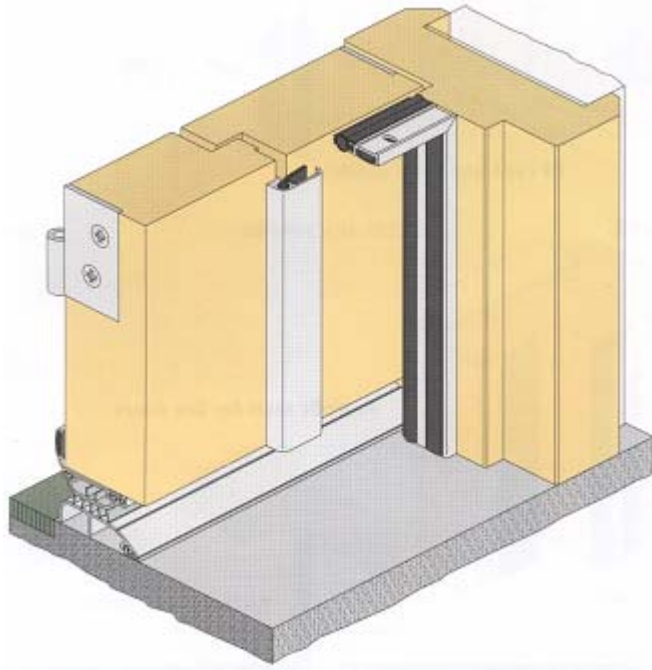

Elite

DOOR & TAP HARDWARE

HARDWARE ACCESSORIES

Weather Sealing