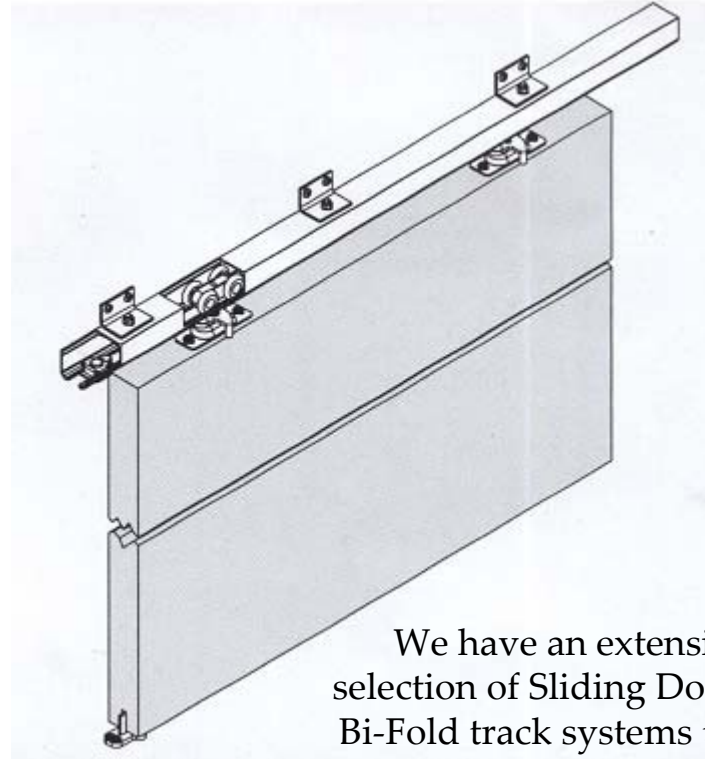

S002-909

S002-907

S002-911

Elite

DOOR & TAP HARDWARE

HARDWARE ACCESSORIES

We have an extensive selection of Sliding Door and Bi-Fold track systems to suit both Commercial & Residential requirements.

Elite

DOOR & TAP HARDWARE

HARDWARE ACCESSORIES

Acoustic Heavy Duty

Fully Adjustable Door Sealing System

An effective combination of seals for solid core broad butt hinged doors in situations requiring a consistently high acoustic performance rating (such as in music rooms, plant rooms and ante-rooms in broadcasting facilities)