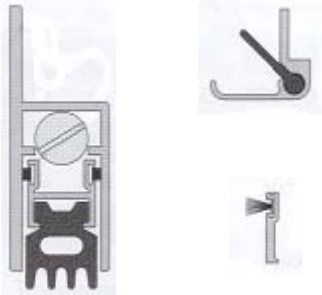

S002-909

S002-907

S002-911

Elite

DOOR & TAP HARDWARE

HARDWARE ACCESSORIES

We have an extensive selection of Sliding Door and Bi-Fold track systems to suit both Commercial & Residential requirements.

Elite

DOOR & TAP HARDWARE

HARDWARE ACCESSORIES

Acoustic Heavy Duty

Fully Adjustable Door Sealing System

An effective combination of seals for solid core broad butt hinged doors in situations requiring a consistently high acoustic performance rating (such as in music rooms, plant rooms and ante-rooms in broadcasting facilities)