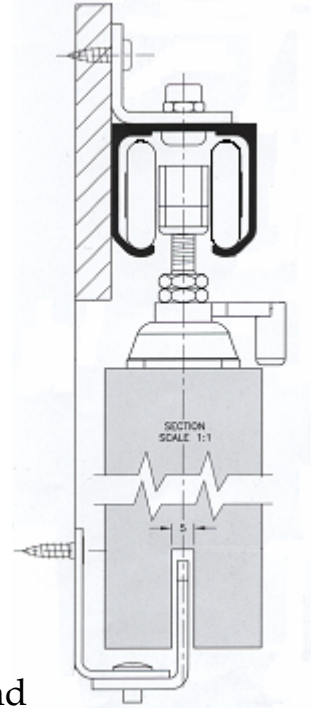

S002-909

S002-907

S002-911

Elite

DOOR & TAP HARDWARE

HARDWARE ACCESSORIES

We have an extensive selection of Sliding Door and Bi-Fold track systems to suit both Commercial & Residential requirements.

Elite

DOOR & TAP HARDWARE

HARDWARE ACCESSORIES

Acoustic Heavy Duty

Fully Adjustable Door Sealing System

An effective combination of seals for solid core broad butt hinged doors in situations requiring a consistently high acoustic performance rating (such as in music rooms, plant rooms and ante-rooms in broadcasting facilities)