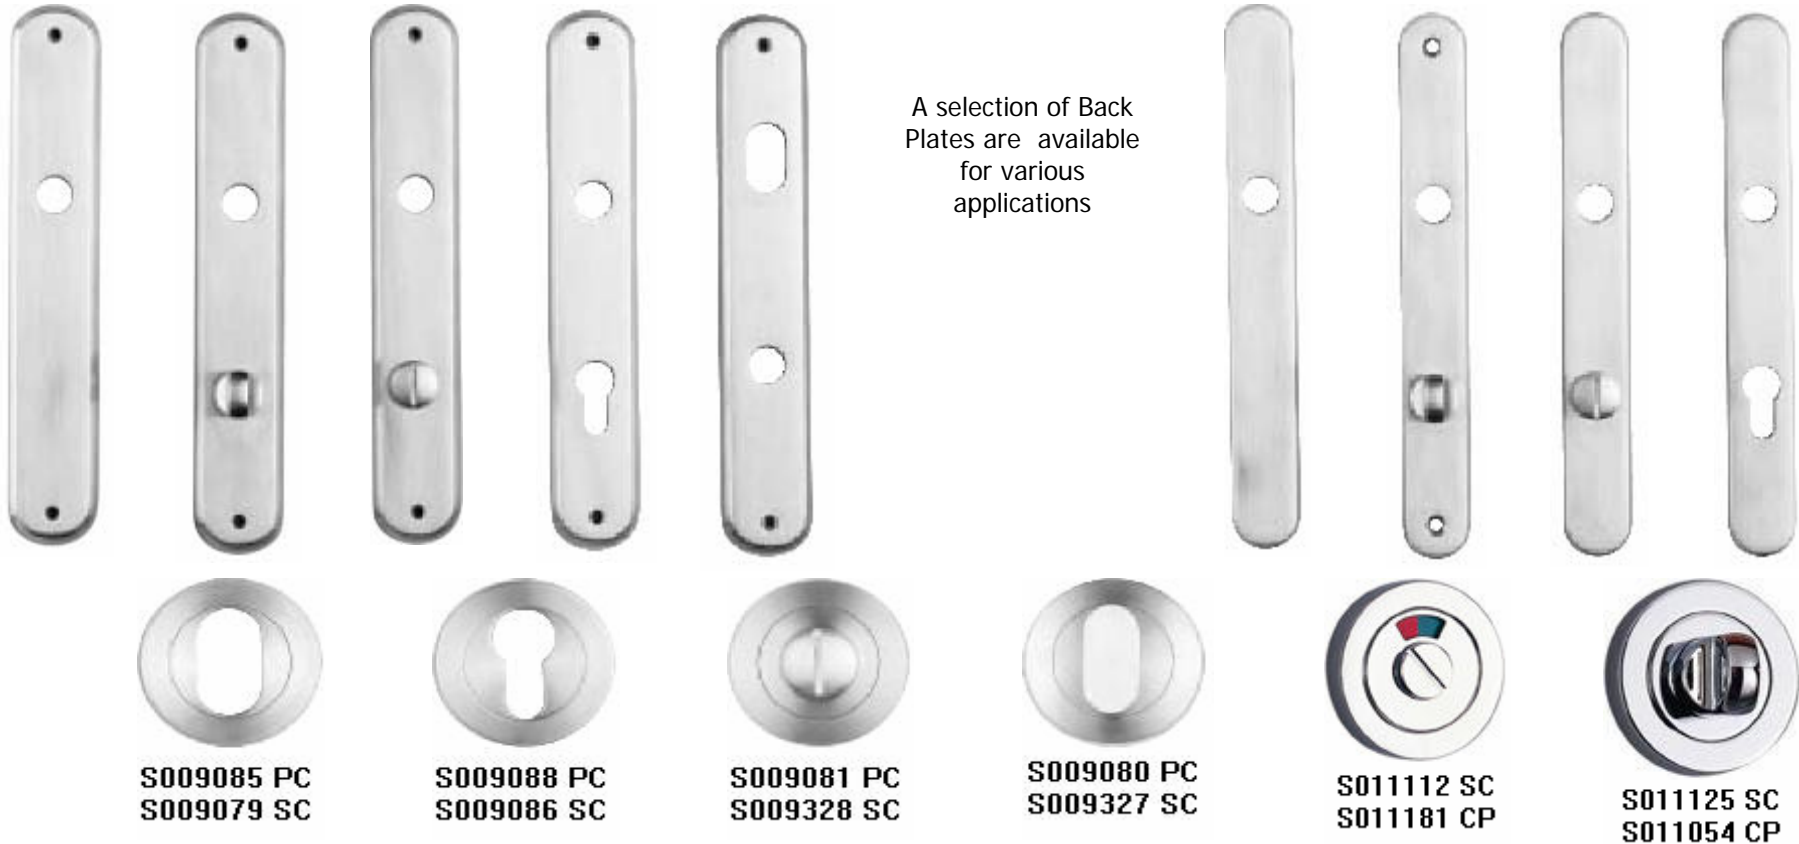

Elite

DOOR & TAP HARDWARE

CONTEMPORARY DOOR HANDLES