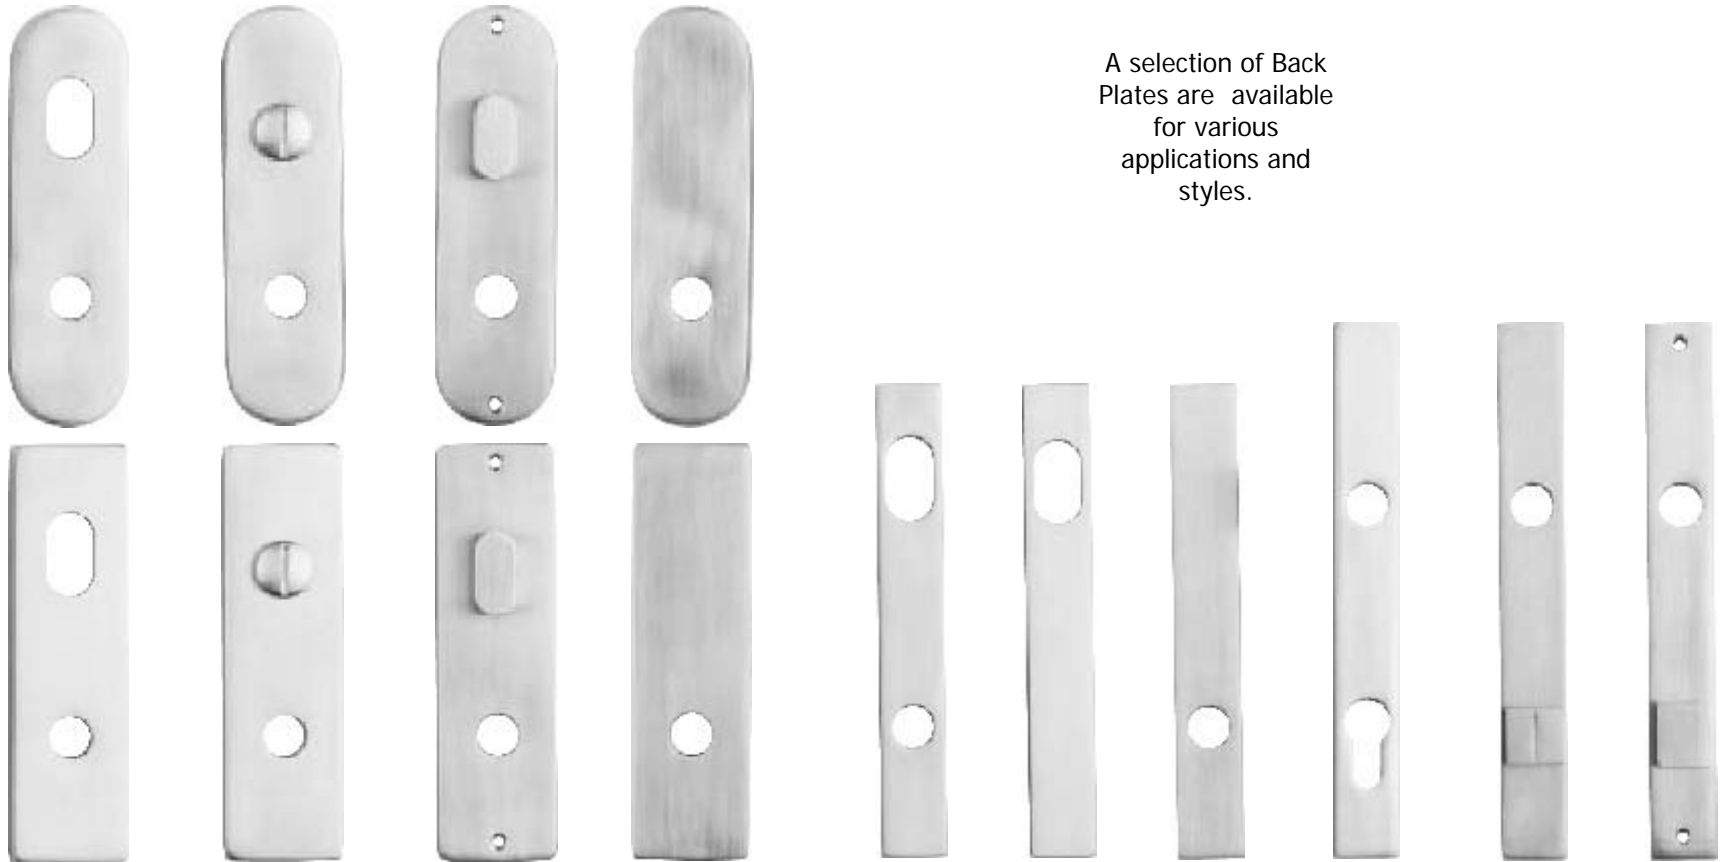

PB

SB

PC

SBNZ

SC

BC

Elite

DOOR & TAP HARDWARE

CONTEMPORARY DOOR HANDLES

Elite

DOOR & TAP HARDWARE

CONTEMPORARY DOOR HANDLES

A selection of Back Plates are available for various applications and styles.